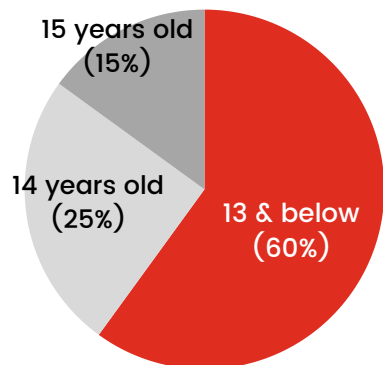

34

children back in primary and secondary school

14

siblings provided with educational support

4

children provided with vocational skills training

4

mining hubs where The Hub's programme is prioritised

13.3

average age of children in the programme

1

child reunited with their family through The Hub's programme

At 12, Kamia was discovered by The Hub in an orphanage. As part of the child labour remediation programme, she was reintegrated into school while her family received support. The Hub also worked to reunite her with her parents.